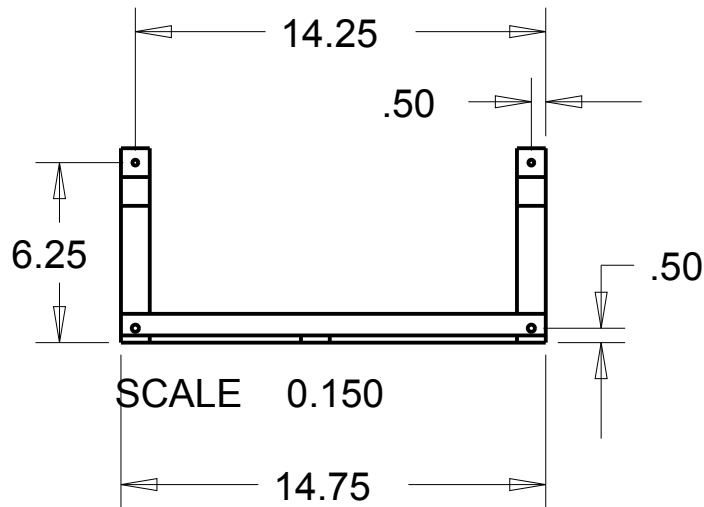

SCALE 0.125

SCALE 0.150

SCALE 0.150

PROJECT		PART NAME	
COSMIC CUBE		Structure Piece	
ECE GROUP	SIZE	ME GROUP	REV
4	A	23	0
SCALE	DATE	SHEET	
DIFFERENT	29 JAN 2013	1 OF 1	