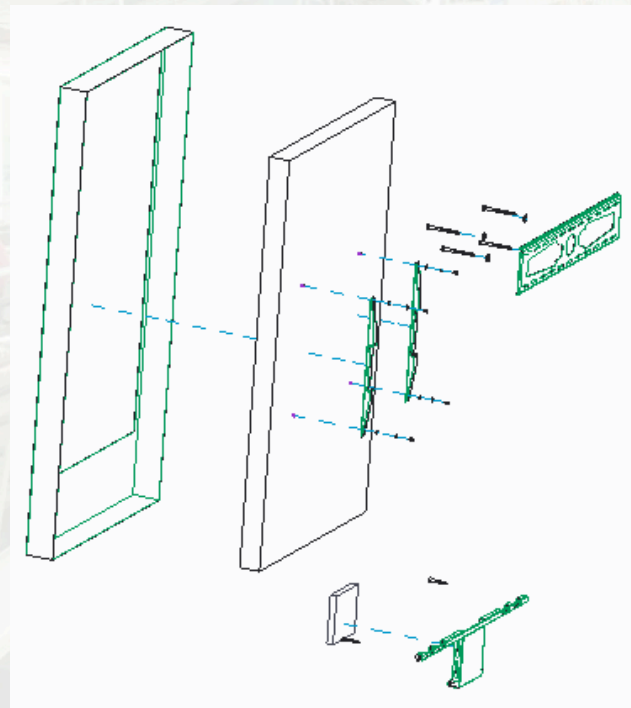

Project Future Plans

- Wall-mounted TV w/ touchscreen display
 - Protruding <4” from wall w/ surface
 - Compliant with ADA Standards
 - Wheelchair accessibility
 - Visually Impaired individuals with walking canes
- Operating System: Android OS
 - Physical Android Hardware
- App with interactive elements that communicates with COE website through an API (Application Programming Interface)
 - Will include: Maps, faculty profiles, organization pages, games, events, general info of the college and accessible controls

Project Future Plans

- Wall-mounted TV w/ touchscreen display

Kiosk Design

Mounting Assembly